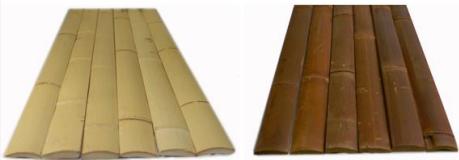

NATURAL BAMBOO POLES

BLACK BAMBOO POLES

HALF ROUND BAMBOO POLES

BAMBOO SLATS

BAMBOO PANELING

BRAIDS & ROPES

MEXICAN THATCH

TAHITIAN THATCH

AFRICAN REED THATCH

VIRO JAVA THATCH

TATAMI BAMBOO PANELING

TROPICAL MATTING